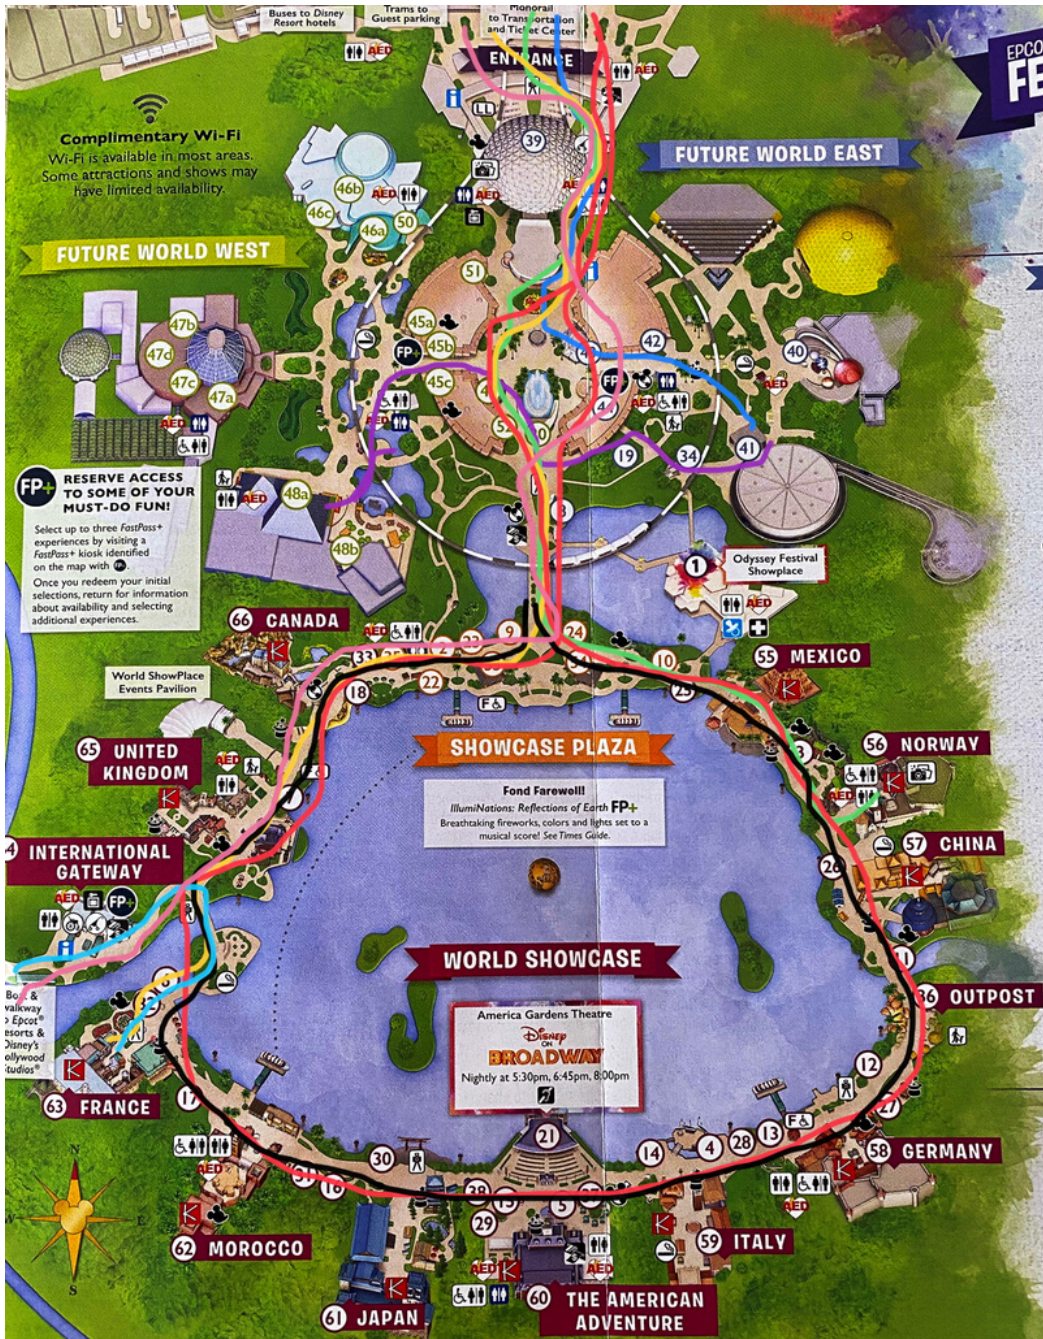

More distances and theme park tips at www.GoInformed.net

Disney's Animal Kingdom Walking Distances

— Gate to Flight of Passage
0.3 miles

— Animal Kingdom park
loop 1.9 miles

— Gate to Expedition
Everest 0.4 miles

— Gate to Kilimanjaro
Safaris 0.3 miles

More distances and theme park tips at
www.Golnformed.net

Disney's Hollywood Studios Walking Distances

- Gate to Millennium Falcon 0.4 miles
- Hollywood Studios park loop 1.2 miles
- Gate to Runaway Railway 0.2 miles
- Gate to Rock 'n' Roller Coaster 0.2 miles
- Gate to Slinky Dog Dash Coaster 0.3 miles

More distances and theme park tips at www.GoInformed.net

Epcot Walking Distances

- Front gate to Frozen
0.5 miles
- World Showcase loop
starting at front gate
1.7 miles
- Front gate to Remy's
Adventure 0.6 miles
- Front gate to Test Track
0.3 miles
- Test Track to Soarin
0.3 miles
- Front gate to
International Gateway
0.7 miles
- International Gateway to
Remy's Adventure
0.2 miles
- World Showcase loop
1.0 miles

More distances and theme park tips at
www.GoInformed.net